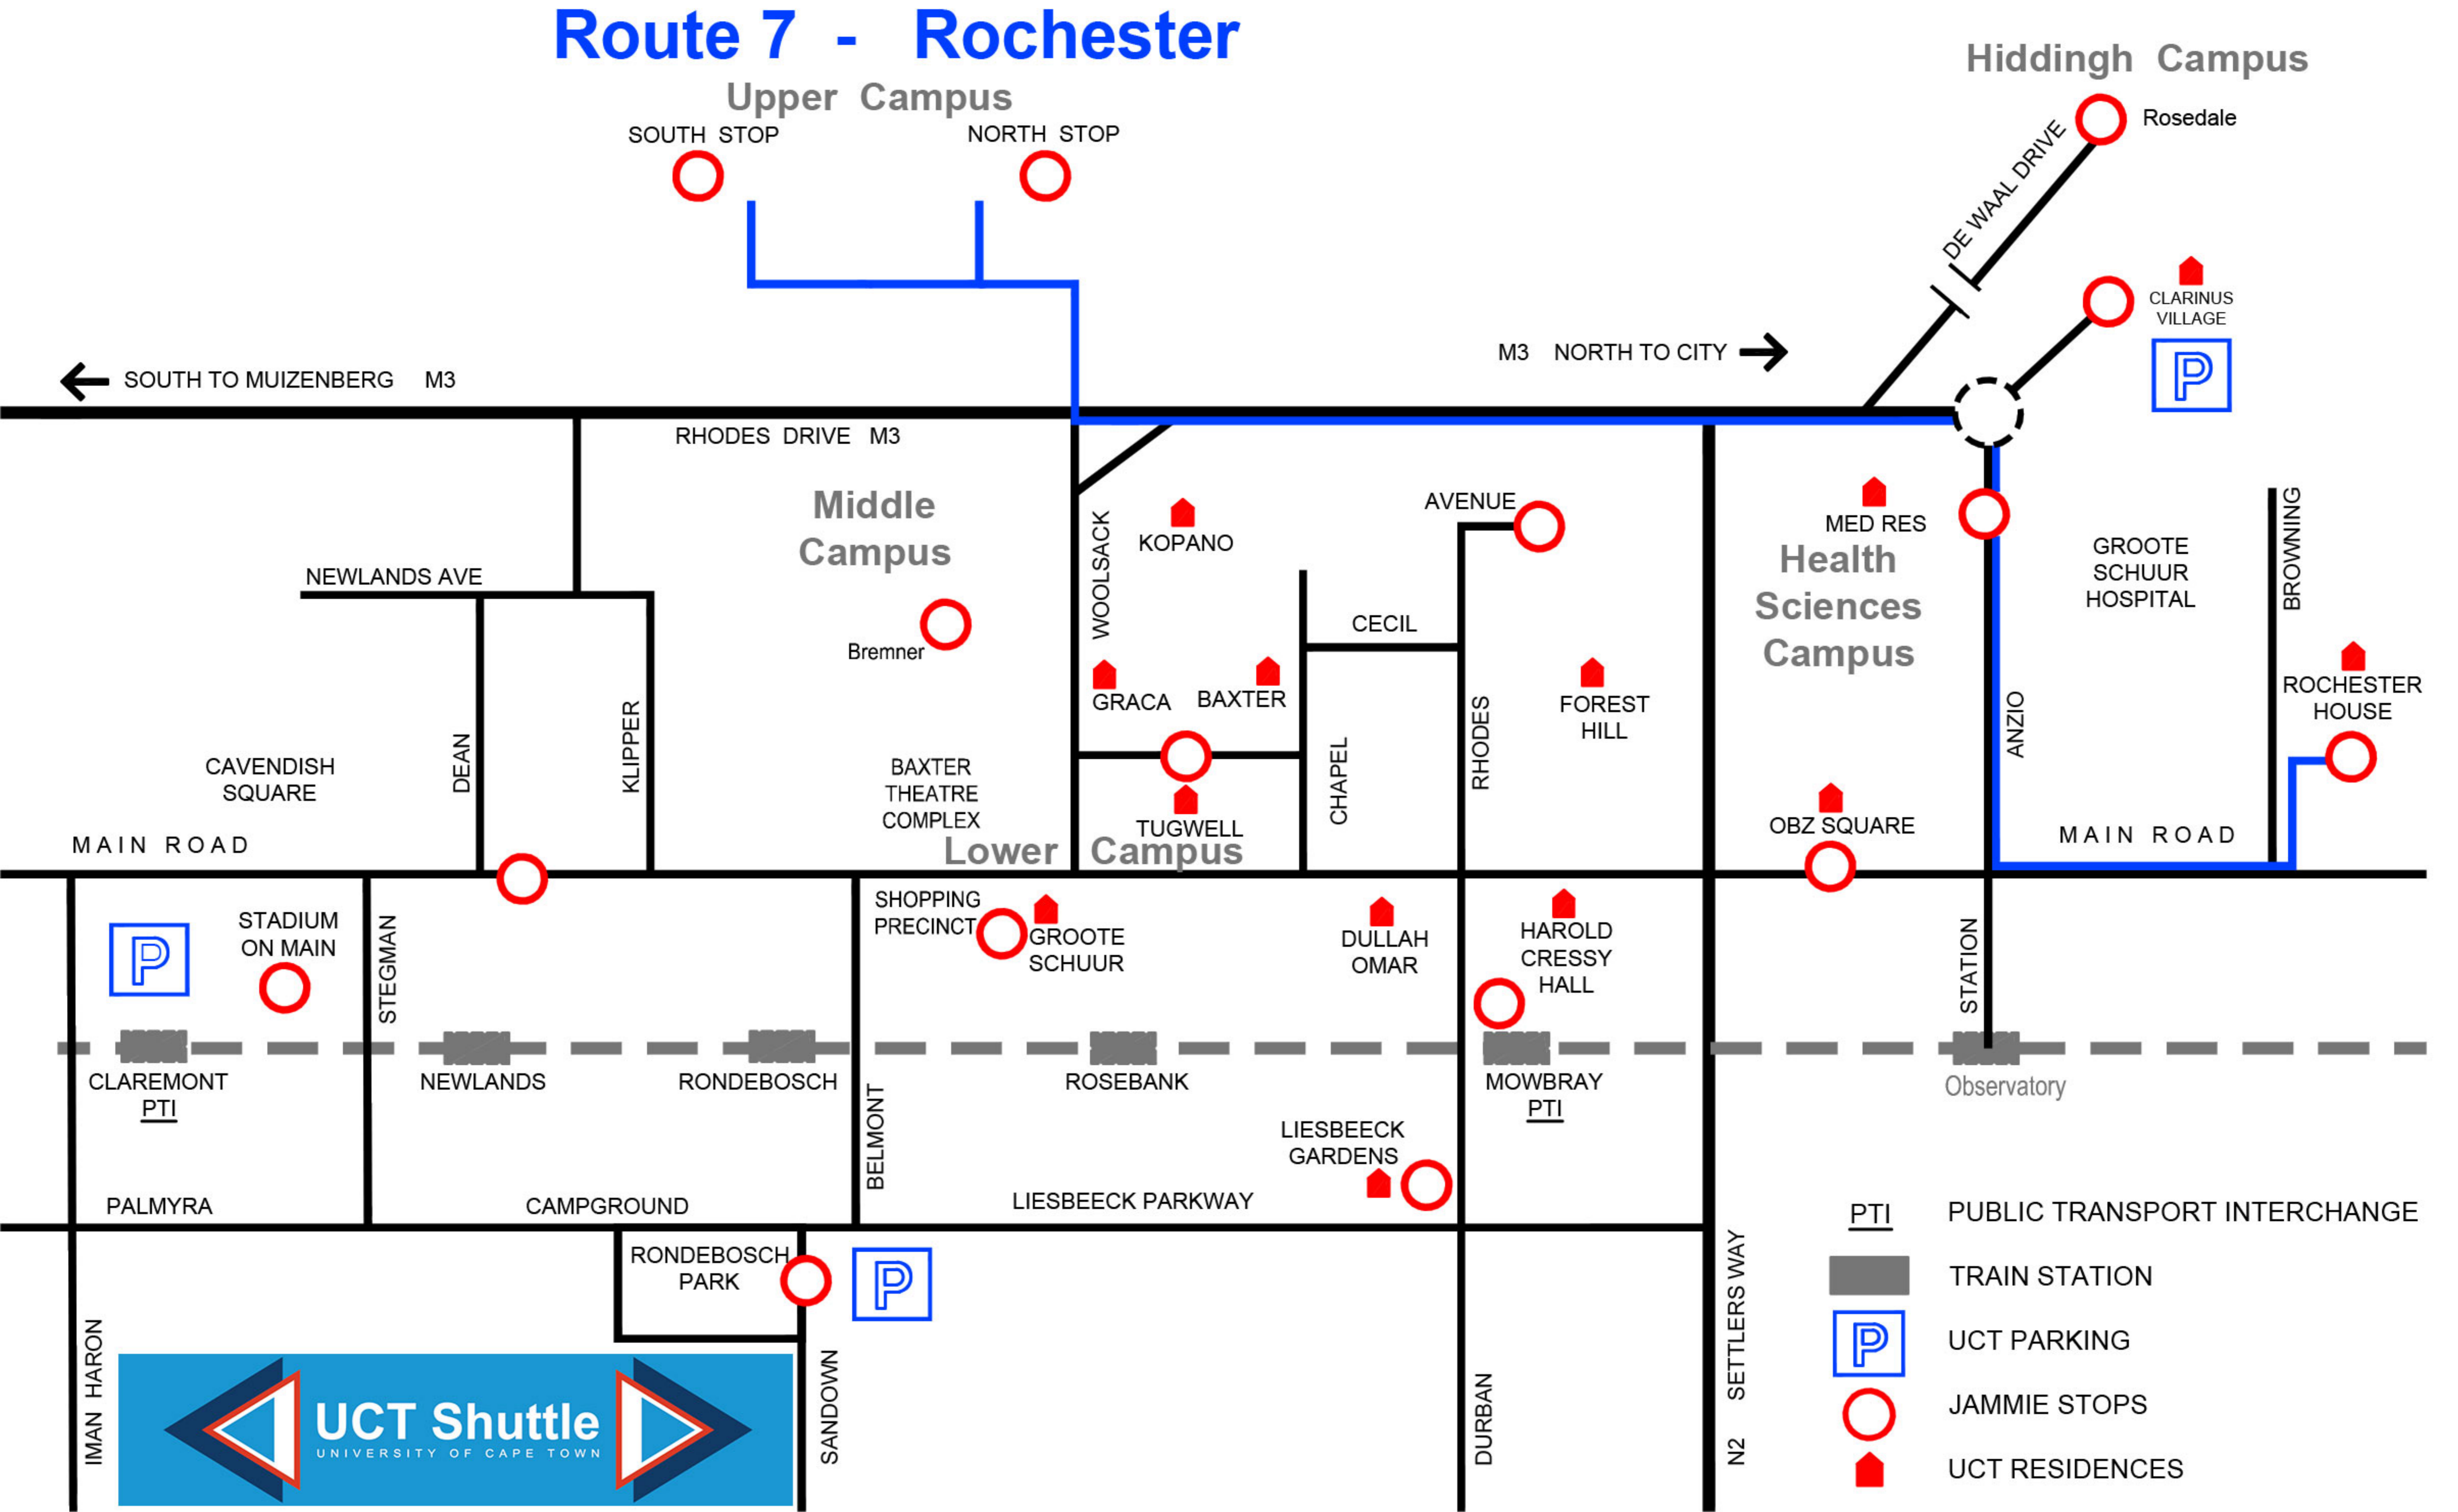

# Route 7 - Rochester

-  PTI PUBLIC TRANSPORT INTERCHANGE
-  TRAIN STATION
-  UCT PARKING
-  JAMMIE STOPS
-  UCT RESIDENCES